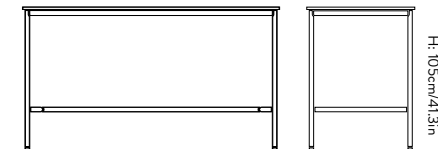

GLOSSY EDGE BAND

* Matching or mix and match

BASE

Black Bronzed

* Plastic gliders are installed as standard

DRIP TABLE

D: 190cm/74.8in

W: 80cm/31.5in