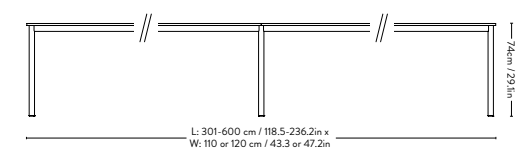

CONFERENCE MTO

Drip HW59 in Azzurro Naxos Fenix Nano Linoleum (0771) & Light Blue Rehau (77193), Glossy Edge w. Bronzed base & Cable access set / Silver | Rely HW30 in Karakorum 003 | Rely HW56 in Karakorum 003 | Alima NDS1 in Chrome & Lacquered Oak | Mist AP16 in Opal Glass | Flowerpot VP3 in Chrome-Plated