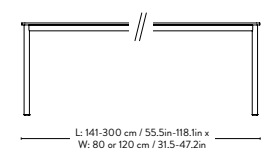

* Plastic gliders are installed as standard

* Please note that the cable pit set is not pre-installed upon delivery.

DRIP TABLE

Drip Hee Welling 2021

DINING

COUNTER

BAR

DINING MTO