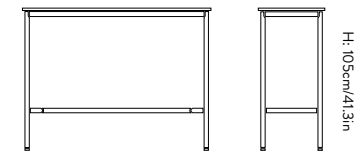

DRIP TABLE

D:140cm/55.1in

W:50cm/19.7in

STOCK

Black base
w. Nero Ingo Fenix
Nano Laminate

Bronzed base
w. Nero Ingo Fenix
Nano Laminate

ADD-ON

Cable pit set /
Black