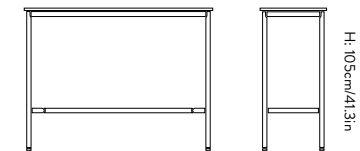

D:140cm/55.1in

W:50cm/19.7in

STOCK

Black base
w. Nero Ingo Fenix
Nano Laminate

Bronzed base
w. Nero Ingo Fenix
Nano Laminate

ADD-ON

Cable pit set /
Black

Cable pit set /
Silver