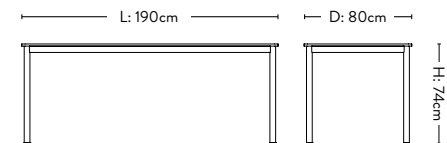

* Matching or mix and match

BASE

Black Bronze

* Plastic gliders are installed as standard

DRIP TABLE

STOCK

Black base w. Nero Ingo Fenix Nano Laminate

Bronzed base w. Nero Ingo Fenix Nano Laminate