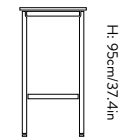

DRIP TABLE

Drip^{HW61} Hee Welling 2021

Counter table

TABLETOP

Fenix Nano Laminate

Forbo Linoleum

Veneer

* Wood veneer comes with matching edgeband

GLOSSY EDGEBAND

* Matching or mix and match

BASE

Black Bronzed

* Plastic gliders are installed as standard

D: 190cm/74.8in

W: 50cm/19.7in

STOCK

ADD-ON

* Please note that the cable pit set is not pre-installed upon delivery.