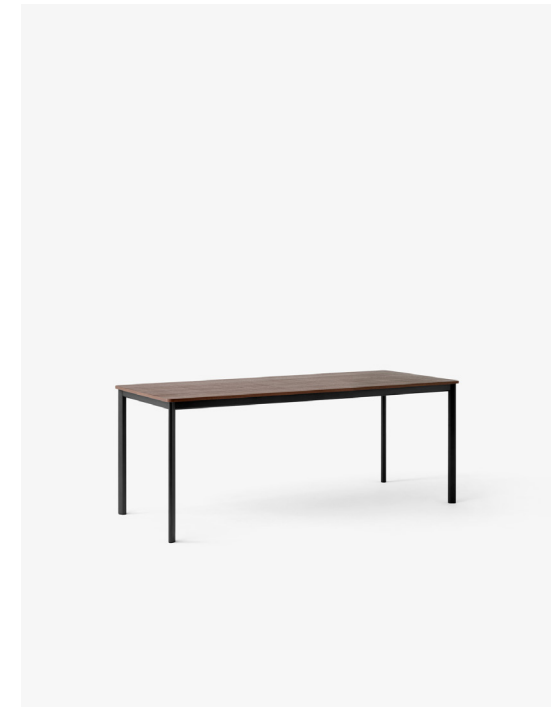

* Matching or mix and match

BASE

Black Bronze

* Plastic gliders are installed as standard

DRIP TABLE

STOCK

Black base w. Nero Ingo Fenix Nano Laminate

Bronzed base w. Nero Ingo Fenix Nano Laminate