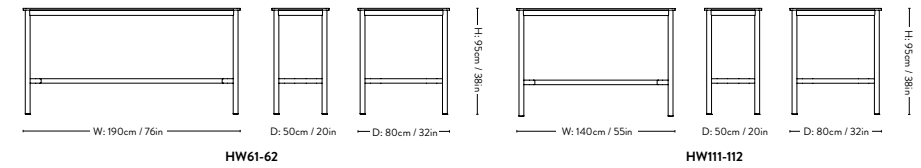

* Plastic gliders are installed as standard

* Please note that the cable pit set is not pre-installed upon delivery.

DRIP TABLE

Drip Hee Welling 2021

DINING

COUNTER

BAR

DINING MTO