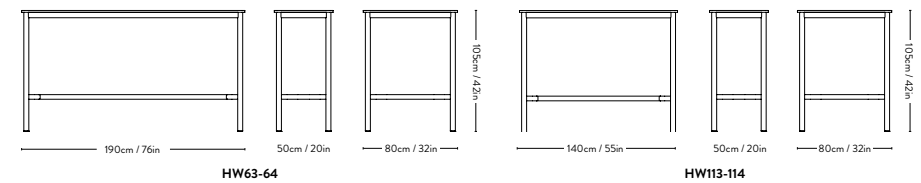

* Plastic gliders are installed as standard

* Please note that the cable pit set is not pre-installed upon delivery.

DRIP TABLE

Drip Hee Welling 2021

DINING

COUNTER

BAR

DINING MTO