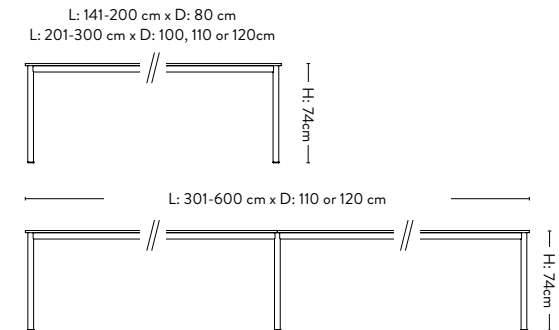

* Matching or mix and match

BASE

Black Bronzed

* Plastic gliders are installed as standard

DRIP TABLE

Rely HW54 Polished Aluminium base w. Red Brown shell I
Drip CUS I Flowerpot VP3 Vermilion Red I Collect Glass SC60 Amber