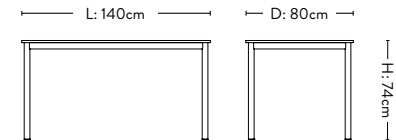

* Matching or mix and match

BASE

Black Bronzed

* Plastic gliders are installed as standard

DRIP TABLE

STOCK

Black base
w. Nero Ingo Fenix
Nano Laminate

Bronzed base
w. Nero Ingo Fenix
Nano Laminate