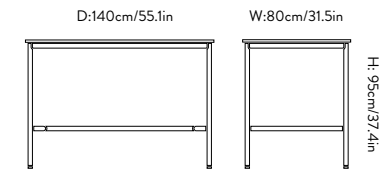

DRIP TABLE

Drip^{HW112} Hee Welling 2021

Counter table

TABLETOP

Fenix Nano Laminate

- Nero Ingo
  (0720)
- Castore Ottawa
  (0717)
- Cacao Orinoco
  (0749)
- Verde Comodoro
  (0750)
- Azzurro Naxos
  (0771)

Forbo Linoleum

- Smokey Blue
  (4179)
- Pearl
  (4157)
- Burgundy
  (4154)

Veneer

- Oak
  Veneer
- Walnut
  Veneer

* Wood veneer comes with matching edgeband

GLOSSY EDGEBAND

- Black Rehau
  (76490)
- Off White
  Rehau (78919)
- Light Brown
  Rehau (V1272)
- Grey Brown
  Rehau (71038)
- Grey Rehau
  (97959)
- Light Blue
  Rehau (77193)
- Dark Blue
  Ostermann
  (043.5984)
- Soft Yellow
  Rehau
  (78162)
- Red
  Ostermann
  (043.4110)

* Matching or mix and match

BASE

* Plastic gliders are installed as standard

STOCK

ADD-ON

* Please note that the cable pit set is not pre-installed upon delivery.