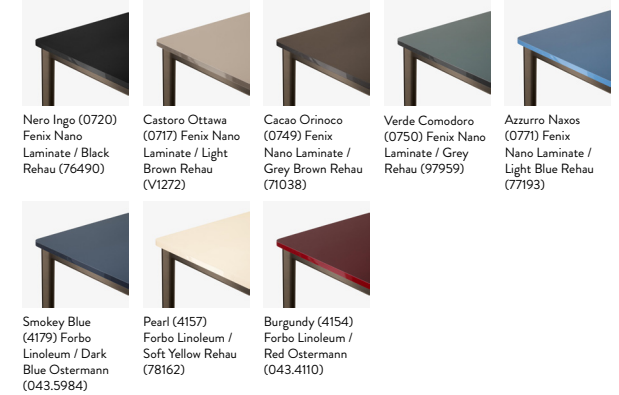

* Wood veneer comes with matching edgeband

GLOSSY EDGEBAND

* Matching or mix and match

DRIP TABLE

Tabletops & Edgebands

Mix & Match examples

STOCK

Black base
w. Nero Ingo
Fenix Nano
Laminate

Bronzed base
w. Nero Ingo
Fenix Nano
Laminate

BASE

Black

Bronzed

ADD-ON

Cable pit set /
Black

Cable pit set /
Silver

Castors