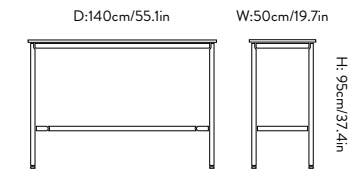

* Matching or mix and match

BASE

Black Bronzed

* Plastic gliders are installed as standard

DRIP TABLE

STOCK

Black base
w. Nero Ingo Fenix
Nano Laminate

Bronzed base
w. Nero Ingo Fenix
Nano Laminate