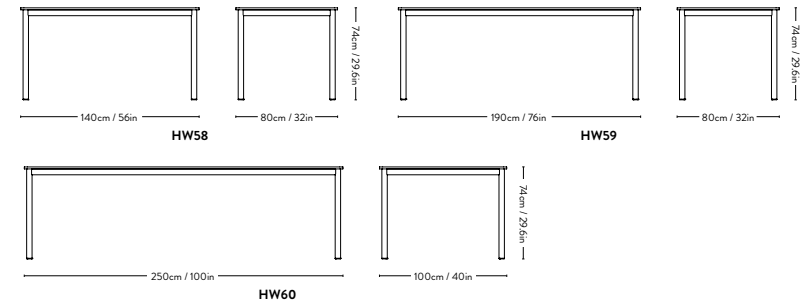

* Plastic gliders are installed as standard

* Please note that the cable pit set is not pre-installed upon delivery.

DRIP TABLE

Drip Hee Welling 2021

DINING

COUNTER

BAR

DINING MTO