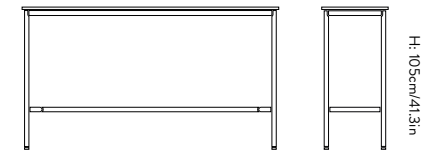

* Matching or mix and match

BASE

Black

Bronzed

* Plastic gliders are installed as standard

DRIP TABLE

D: 190cm/74.8in

W: 50cm/19.7in