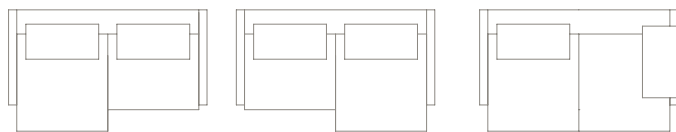

Sofa
L 218 D 111/135 H 81 SH 42 cm
Bed: 200 x 109 cm
Cushion
L 80 D 39 H 39 cm