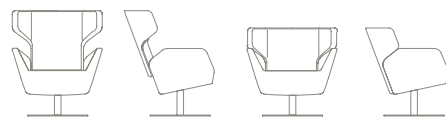

# COSY

DESIGN: MATTHIAS DEMACKER

A chair to suit any mood.  
COSY is a lounge chair with a unique twist: You can use it as a low lounge chair or turn it into a cosy wing chair by lifting the back to a higher position. The high backrest creates a very intimate chair, and the low backrest has an open and social feel. COSY will suit any mood you are in.