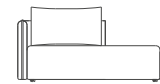

CAPE
page 18