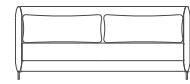

METRO
page 88