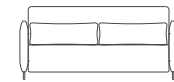

CORD
page 136