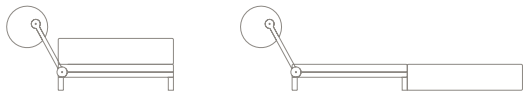

SLEEP

DESIGN: BUSK + HERTZOG

Functional designer sofa.

The bestselling SLEEP sofa bed is already a modern design classic. The design is timeless and outstanding, and this iconic sofa can also be used as a single/double bed. The back is adjustable and allows you to place it just the way you like it.

SLEEP is the winning furniture of a design competition held by SOFTLINE in 1997 that Flemming Busk won with his brilliant and simplistic design. Since the introduction in 1999 the innovative design of the sofa bed has been widely recognized, and is considered to be the ultimate, minimalistic sofa.

Sofa

L 204 D 90 H 73 SH 43 cm

Bed: 88/176 x 200 cm