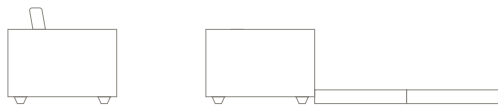

GOOD DESIGN AWARD 2017

3-P Sofa
L 210 D 80 H 77 SH 41 cm
Bed: 117 x 200 cm

VICTOR

DESIGN: KURT BRANDT

A classic and tasteful sofa bed.

This snug and simple sofa bed is a timeless classic from SOFTLINE. The clean lines will always be modern and make VICTOR fit in any home. It's easy to convert the sofa into a comfortable double bed for your guests.