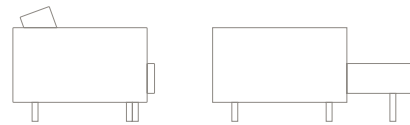

Corner sofa
L 303 D 183 H 75 SH 40 cm
Sofa
L 198 D 96 H 75 SH 40 cm
Bed: 85/160 x 198 cm
Chaise longue
L 183 D 105 H 75 SH 40 cm
Bed: 155 x 195 cm

LUBI

DESIGN: KURT BRANDT

Classic and elegant daybed.

The decorative design of LUBI will suit any room, and the classic lines radiate quality. LUBI is functional, practical and can be used as a traditional sofa, a daybed or a single/double bed.

Daybed

L 203 D 82 H 65 SH 44 cm

Bed: 80/160 x 200 cm

MEGHAN

DESIGN: MÜLLER & WULFF

Compact and classic design, The narrow armrests and legs give this sofa a simple and elegant look. It's compact and in a timeless and classic design that can be used as a comfortable couch during the day and a bed for two at night, since MEGHAN is easily converted into a comfortable bed. MEGHAN has fully removable upholstery.