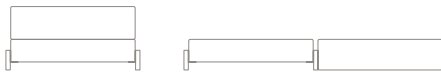

Daybed
L 202 D 82 H 57 SH 44 cm
Bed: 80/160 x 200 cm
Cushion
L 80 D 30 H 13 cm

FRAME

DESIGN: SOFTLINE DESIGN TEAM

Elegant Nordic daybed.

The functional daybed FRAME is elegantly designed to suit any room. The wooden legs create an original, natural and Nordic look. FRAME will suit your needs and your home – as a sofa, a daybed or single/double bed.