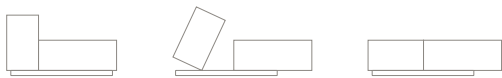

3P Sofa

L 200 D 107 H 60/75 SH 35 cm

Bed: 75/130 x 200 cm

JASON

DESIGN : BUSK + HERTZOG

A modern design piece

JASON has an appealing, modern design with a high back, gently rounded corners and a mattress with soft edges. It's a contemporary sofa for relaxing, lounging or having a confidential chat – in the living room or in a public environment. JASON builds a bridge between different furniture types, and the sofa is easily converted into a comfortable bed for two adults.