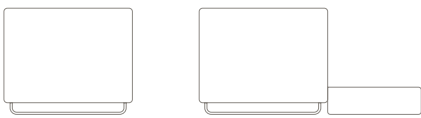

Sofa
L 218 D 92 H 78 SH 38 cm
Bed: 68/135 x 200 cm