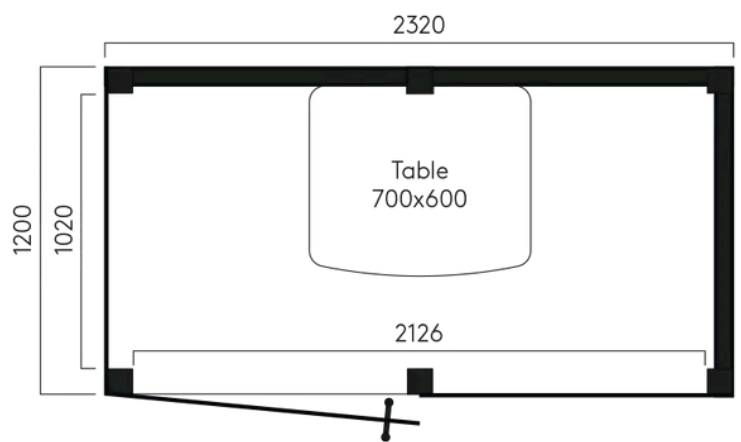

Detailed specifications

Zen Pod Medium

Every size of Zen Pod is available in two versions

Technical specifications

Dimensions

External: 1200x2320x2310 mm

Internal: 1020x2126x2100 mm

Weight

504.34 kg

[Download point load information \(https://cdn.sanity.io/files/dcyf2he7/production/beddba1de43e0e0abdd34115063c85cab64764ac.pdf\)](https://cdn.sanity.io/files/dcyf2he7/production/beddba1de43e0e0abdd34115063c85cab64764ac.pdf)