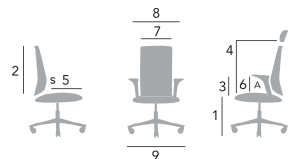

MODELS AND MEASUREMENTS

Physical measurements HÅG Capisco	8105	8106	8126	8107	8127
Seat height 5.91" lb gas lift* [1] (short)	15.04-20.35	16.40-21.50	16.40-21.50	16.40-21.50	16.40-21.50
Seat height 7.87" lb gas lift [1] (medium)	19.09-25.98	19.09-25.98	19.49-26.38	19.09-25.98	19.49-26.38
Seat height 10.43" lb gas lift [1] (tall)	22.44-31.89	22.44-31.89	22.83-32.28	22.44-31.89	22.83-32.28
Height of backrest [2]	-	18.11	18.11	18.11	18.11
Height of foremost support point on backrest [3]	-	5.91-9.45	5.91-9.45	5.91-9.45	5.91-9.45
Height of foremost support point on headrest [4]	-	-	-	21.85-30.91	21.85-30.91
Seat depth [5]	-	13.39-16.54	13.39-16.54	13.39-16.54	13.39-16.54
Seat width [7]	18.50	18.50	18.50	18.50	18.50
Max. chair width [8]	-	23.43	23.43	23.43	23.43
Footbase diameter [9]	28.74	28.74	28.74	28.74	28.74
Weight ¹⁾ (lb)	16.53	30.86	31.97	34.17	35.27

Measurements in inches. Measured with 141.1 lb load. Where a chair is adjustable, minimum and maximum measurements are listed.

Tilt range is 15° backwards from a neutral position 2° to the rear.

* Standard lift according to EN 1335 Class A.

A: Mid-point of chair, loaded with 141.1 lb.

S: Foremost point of back, reference point for measurement of back support adjustment.

¹⁾Weight without packaging

Please note that some configurations and options may not be available in the U.S. market.